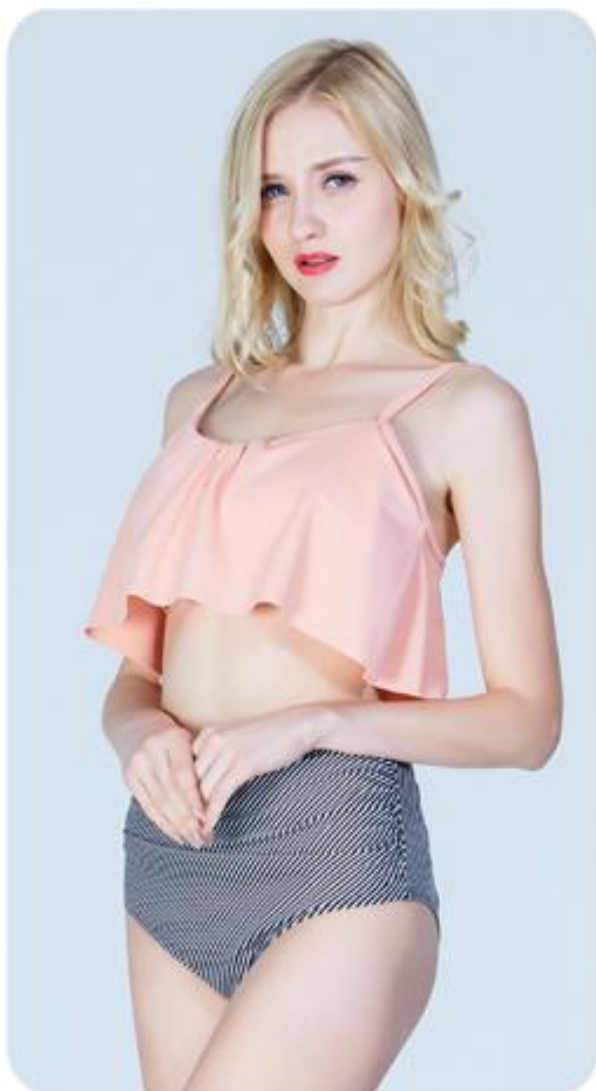

Colors

Blue
Red
Yellow

Size

S-M-L-XL

Fabric

85% Polyester
15% Spandex

Lining material

100% Polyester

Style №

9207#

Colors

Orange
Red
Stripe

Size

S-M-L-XL-XXL

Fabric

85% Polyester
15% Spandex