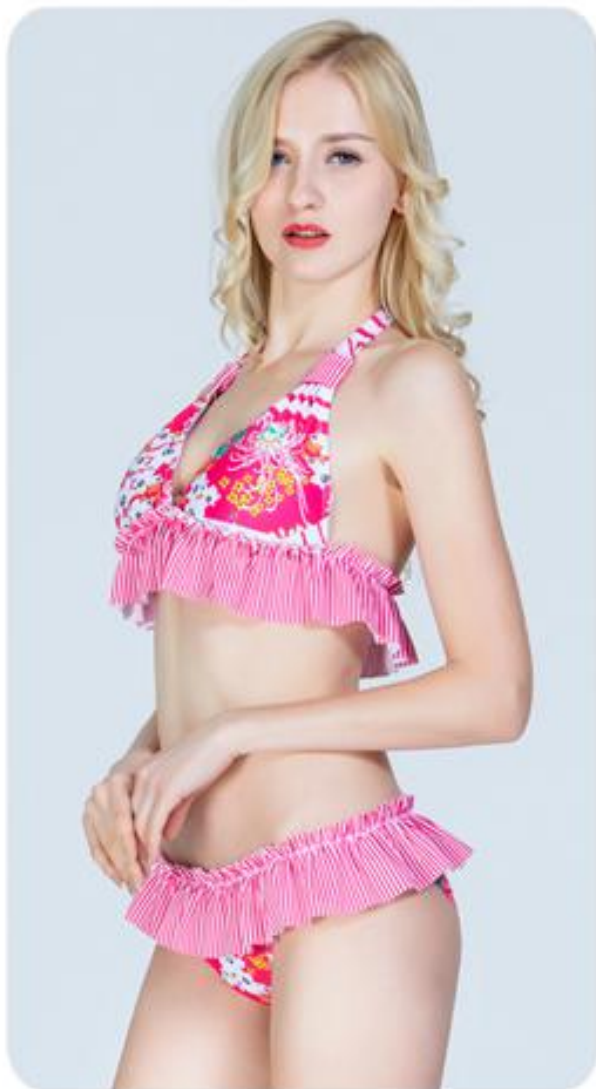

Size

S-M-L-XL

Fabric

85% Polyester
15% Spandex

Lining material

100% Polyester

Style No

9202#