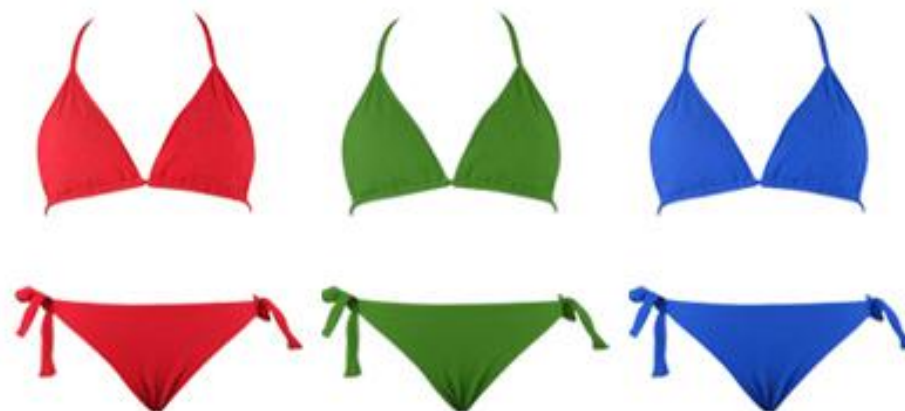

Colors

Blue
Green
Red

Size

S-M-L-XL

Fabric

85% Polyester
15% Spandex

Lining material

100% Polyester

Style No

9219#

Colors

Pink stripe
Blue stripe

Size

S-M-L-XL

Fabric

85% Polyester
15% Spandex