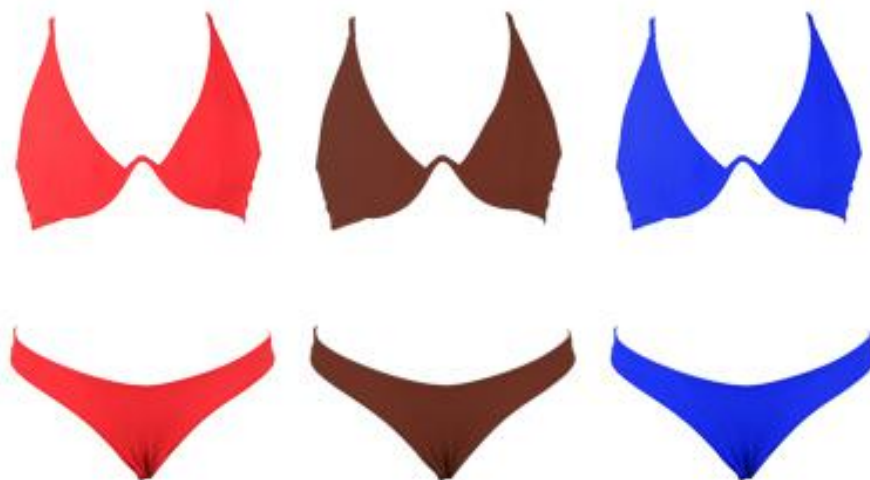

Style №

9208#

Colors

Blue
Red
Brown

Size

S-M-L-XL

Fabric

85% Polyester
15% Spandex

Lining material

100% Polyester